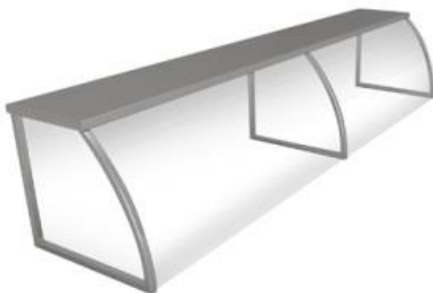

Beverage Counter (Apron Panel)

Beverage Counter (Front Panel)

Blender Station with Sink

Cashier's Table

Cocktail Unit

Cogurated Tray Slide

Cold Pan Display (Apron Panel)

Cold Pan Display (Front Panel)

Dimsum Steamer (Double Bowl)

Dimsum Steamer (Single Bowl)

Display Case (2 Tiers)

Glass Rack

Grease Trap (5, 10 , 15 GPM)

Noodle Cooker

Silver Caddy (4 Holes)

Silver Caddy (6 Holes)

Siopao Display Warmer

Sneeze Guard (2 Tiers)

Sneeze Guard (Single Tier - Curve Glass)

Sneeze Guard (Single Tier)

SS Tubular Traffic Rail

SS Tubular Tray Slide

Stanchion Post and Cord

Steamer Box